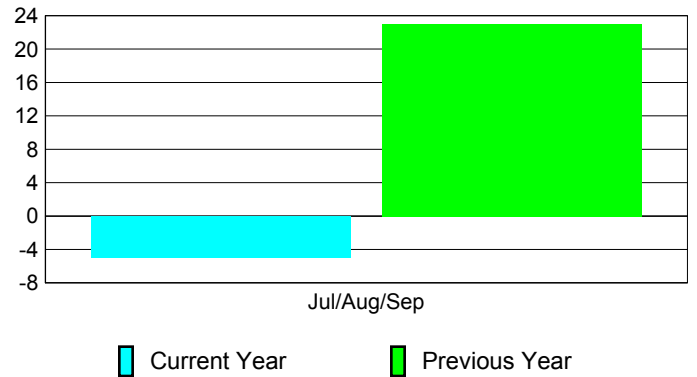

Membership Results 2010-2011

Goal, New, Dropped, Gain/Loss

Comparison of Club Gain/Loss

Current Year Compared to the Previous Year

Comparison of Membership Gain/Loss

Current Year Compared to the Previous Year

YTD Status Quo Clubs 2010-2011

Status Quo Clubs Compared to Status Quo Members

Gender Comparison 2010-2011

Male Female