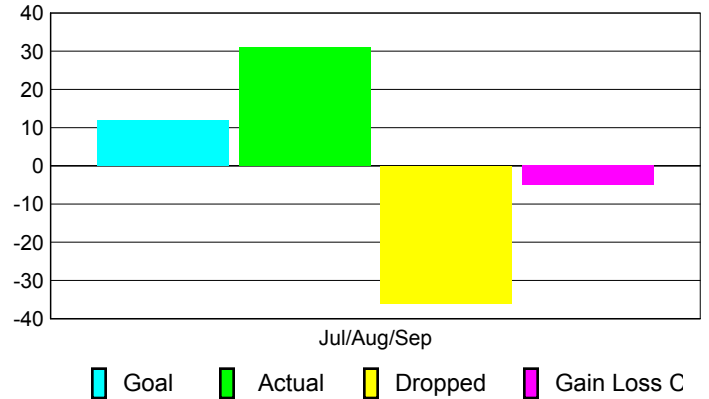

Club Results 2010-2011

Goal, New, Dropped, Gain/Loss

MEMBERSHIP

Membership Results
2010-2011

Membership
2009-2010

Month	Net Memb	Actual New	Actual Dropped	Gain/Loss of	Gain/Loss of
	Goal	Memb	Memb	Memb	Memb
Jul/Aug/Sep	12	31	-36	-5	23
Totals	12	31	-36	-5	23

Membership Results 2010-2011

Goal, New, Dropped, Gain/Loss

Comparison of Club Gain/Loss

Current Year Compared to the Previous Year

Comparison of Membership Gain/Loss

Current Year Compared to the Previous Year